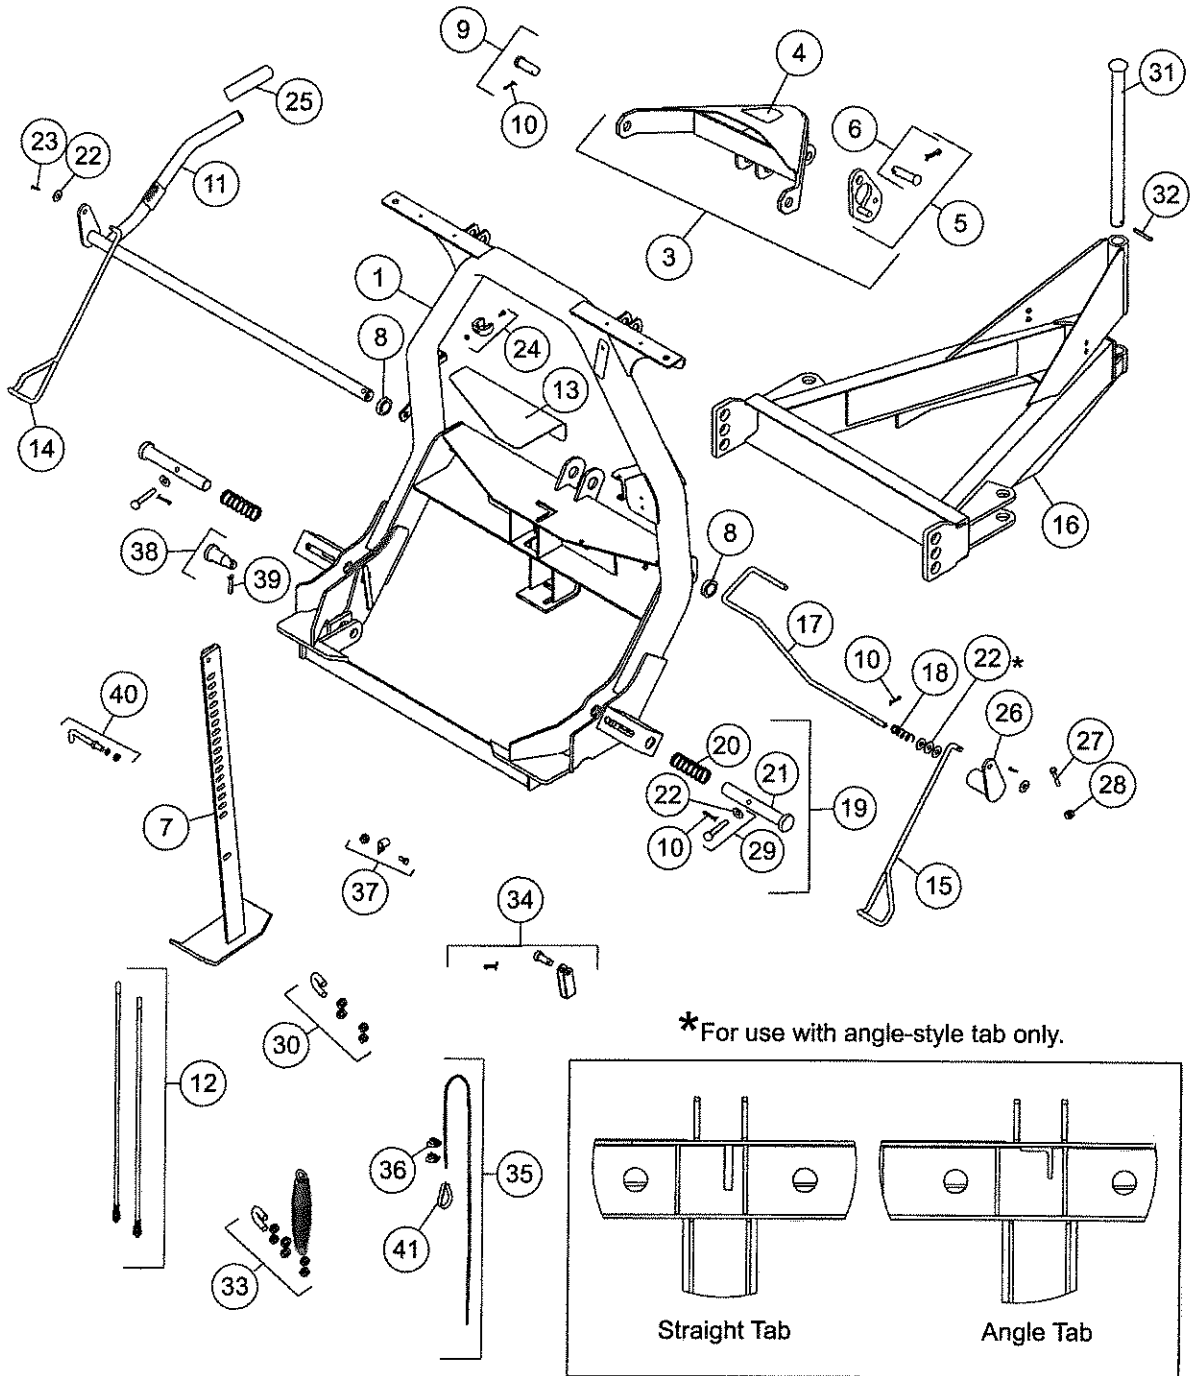

## **COMMON ATTACHMENT KIT**

**HD and X Series**

**Parts List**

## Exploded View – Rear

<b>27777, 28900 Common Attachment Kits</b>			
<b>Item</b>	<b>Part</b>	<b>Qty</b>	<b>Description</b>
1	27454	1	Headgear
	27666	1	Headgear Service Kit (includes Jack, Link Arm & Connecting Pin Assemblies)
3	26757-1	1	Lift Arm Kit – Yellow **
	27560-1	1	Lift Arm Kit – Silver **
4	26777	1	Nameplate Decal, MM2
5	28991	1	Stop Link Kit
6	29037	1	Clevis Pin w/Cotter
7	27462	1	Jack
8	27163K	1	Bushing Kit (2 bushings)
9	4289K	2	3/4 x 1-7/8 Machine Pin Packet
10	90658	5	5/32 x 1-1/4 Cotter Pin
11	27468	1	Handle-Link Arm Assembly
12	7906K	1	Packet – Blade Guide Set
13	27451	1	Label, MM2 Headgear
14	27166K	1	Wire Cam Kit – DS
15	27167K	1	Wire Cam Kit – PS
16	27598	1	A-Frame Kit – RD/HD/X
17	27478	1	Jack Lock
18	27461	1	Compression Spring, 3/4 OD x 3-1/2
19	27168K	2	Connecting Pin Kit
20	821	2	Compression Spring, 1 ID x 3-1/2
21	26833	2	1 OD x 6-15/16 Pin
22	90315	7	3/8 Flat Washer
23	91902	1	1/8 x 1 Cotter Pin
24	27162K	1	Stop Clip Kit
25	27535	1	Handle Cover Kit
26	27465	1	Link Arm
27	90043	1	3/8-16 x 2 Hex Cap Screw G5
28	91333	1	3/8-16 Hex Locknut GB
29	26219	2	Clevis Pin Kit
ns	26088	1	Bolt Bag – A-Frame Kit RD/HD/X
ns	27472	1	Bolt Bag – 27777 & 28900
ns	26999	1	Chain Bag – RD/HD/X
<b>26088 Bolt Bag – A-Frame Kit RD/HD/X</b>			
30	A6148K	2	Packet – U-Bolt Assembly
31	26060	1	1 OD x 16 Pivot Pin
32	26463	1	1/4 x 2 Slotted Spring Pin
<b>27472 Bolt Bag – 27777 &amp; 28900</b>			
33	27534	1	Spring/U-Bolt Kit
34	27171K	1	Clevis Kit
35	27169K	1	Cable Kit
36	27075	2	1/8 Wire Rope Clip
37	27172K	2	Clamp Loop Kit
38	27177K	2	Step Pin Kit
39	90601	2	1/4 x 1-1/4 Cotter Pin
40	27164K	1	Handle Kit
41	26188	1	Thimble
ns = not shown		G = Grade	
** = Includes heat-treated upper lift ram pin (PN 95720 – not shown).			