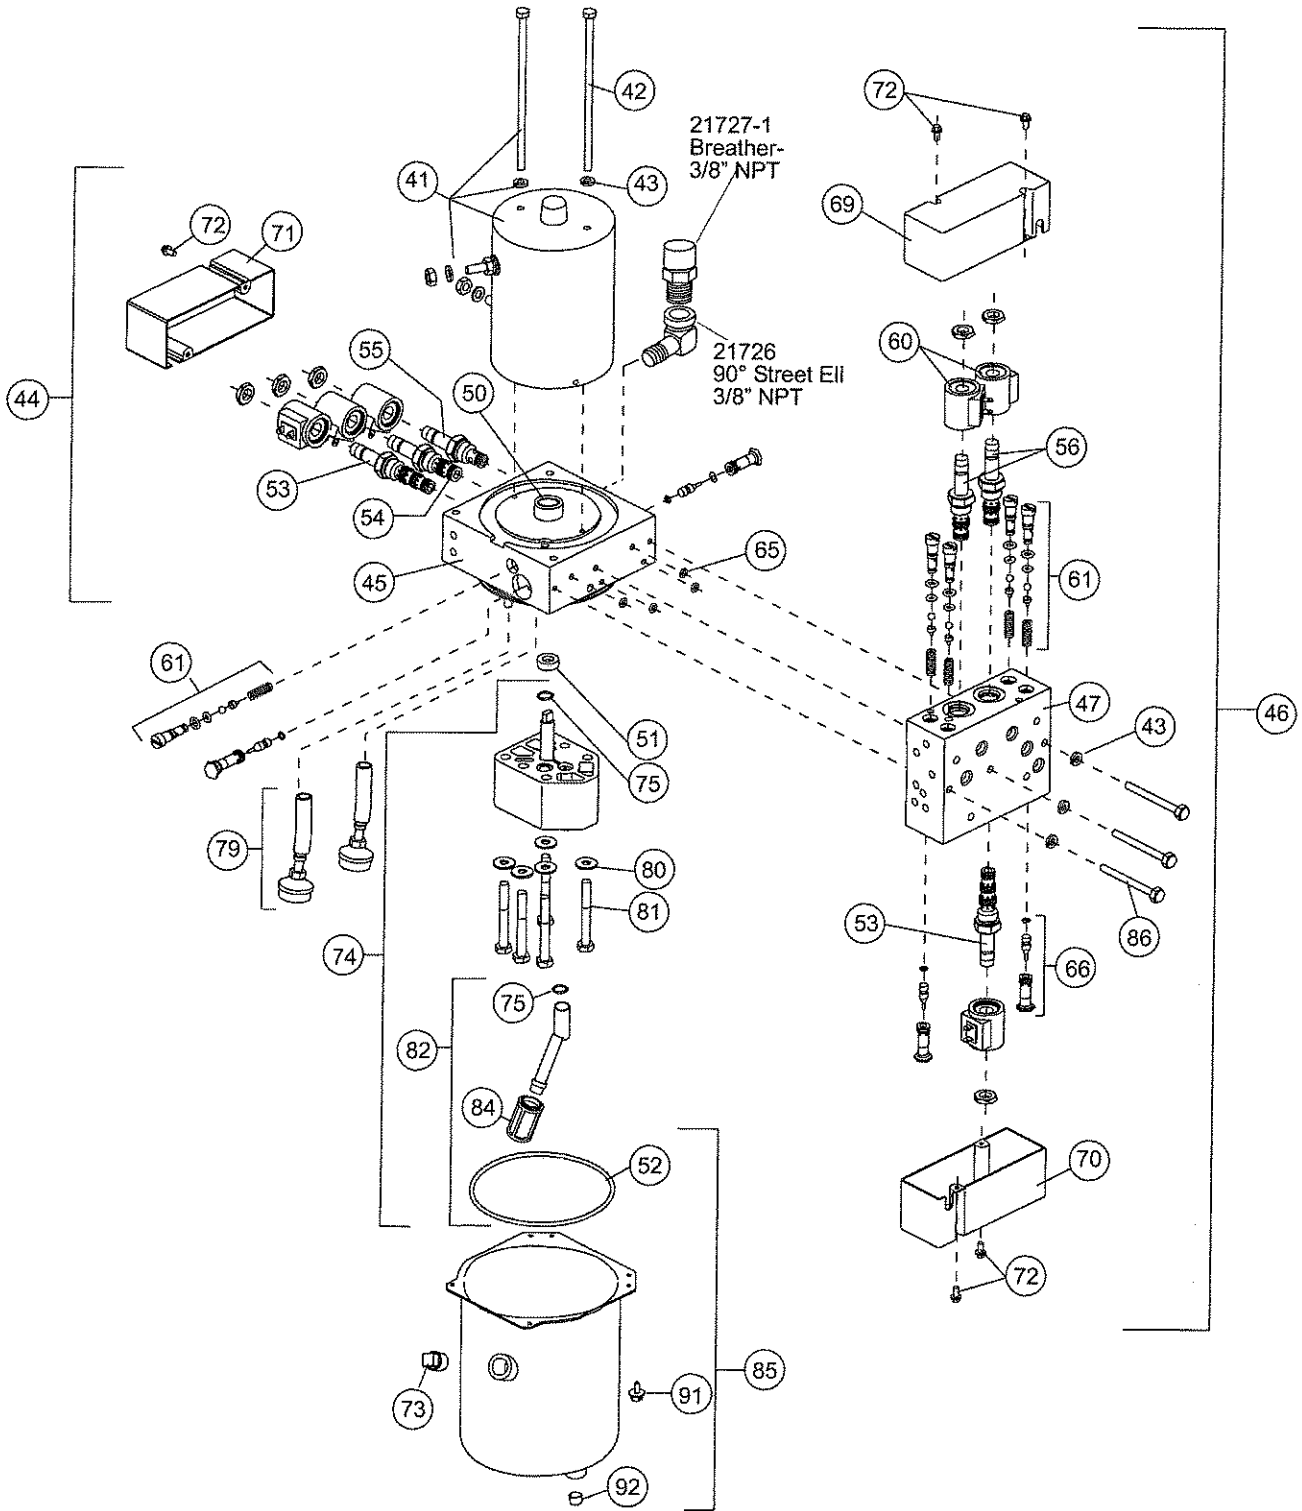

EZ-V® INSTA-ACT® HYDRAULIC POWER UNIT ASSEMBLY

66779 EZ-V® Insta-Act® Hydraulic Power Unit Parts List							
Item	Part	Qty	Description	Item	Part	Qty	Description
41	21500	1	Motor Assembly	66	66785K	4	Pilot-Operated Check Valve
42		2	See Page 8	69	66620	1	Cover Assembly EZ-V 3-3 Way
43	91201	5	1/4 Spring Lock Washer	70	66621	1	Cover Assembly EZ-V 4 Way
44	66773	1	Primary Valve Manifold Assy w/coils, cartridges, covers	71	66619	1	Cover Assembly 4-4-2 Way
45	66775	1	Primary Manifold Assy w/o coils, cartridges, covers	72	90650	6	Cover Screw
46	66771	1	Secondary Valve Manifold Assy w/ coils, cartridges, covers	73	7621	1	Plug 3/8 NPTF SQ
47	66772	1	Secondary Manifold Assy w/o coils, cartridges, covers	74	21501	1	Hydraulic Pump Kit
50		1	Fiber Thurst Washer – See Page 8	75	56274	2	O-ring 013
51	66515	1	Pump Shaft Seal	79	66405	2	Return Screen Assembly
52	66519	1	O-Ring 2-250	80	90311	5	1/4" Flat Washer
53	7637K	2	Cartridge 40 w/ Jam Nut	81	90080	5	5/16"-18 x 2-1/2" Hex Cap Screw G5
54	66783K	1	Cartridge 43 w/ Jam Nut	82	66763	1	Inlet Fitting/Filter Kit
55	7634K	1	Cartridge 20 w/ Jam Nut	84	7053K	1	Suction Filter
56	7636K	2	Cartridge 30 w/ Jam Nut	85	21830	1	Reservoir Kit
60	7639K	6	Coil w/ Spade Terminals	86	66597	3	1/4"-20 x 2-1/2" Hex Cap Screw G5
61	7629K	3	Relief Valve Kit – 2 Sets	91	66607	4	10-24 x 5/16 Machine Screw
65	25731	4	O-Ring - 010	92	92095	1	Plug 1/4 NPTF HX SQ Thread Seal
				ns	66781	1	Back-up/O-ring Kit - V
				ns		1	Brush Kit See Page 8
				ns	7635	1	Seal Kit–Cartridge 20
				ns	7638	1	Seal Kit– Cartridge 30, 31, 33, 40 & 43
EZ-V® Small Bolt Bag							
Part	Qty	Description	Part	Qty	Description		
21355	2	1/4-20 x 3 Hex Cap Screw G5	92842	2	5/16-24 Hex Jam Nut G5		
90311	4	1/4" Flat Washer	91402	2	10-32 Hex Machine Screw Nut		
91202	2	5/16 Spring Lock Washer	56436	1	Control Bracket		
91242	2	10 Spring Lock Washer	80135	3	6-32 x 1 Tapping Screw		
91331	2	1/4-20 Hex Locknut GB	91230	3	6 Spring Lock Washer		
3042	2	Rubber Grommet	93157	2	8-32 x 3/8 Tapping Screw		
4302	1	In-Line Connector - Insulated	91231	2	8 Spring Lock Washer		
66781 – Backup Ring/O-Ring Kit							
Part	Qty	Description	Part	Qty	Description		
25622	1	O-Ring – 006	56274	2	O-Ring – 013		
55371	5	O-Ring – 008, 90 Durometer	66519	1	O-Ring 2-250		
56776	4	O-Ring – 008, 70 Durometer, Red	56315	1	Backup Ring – 006		
25731	9	O-Ring – 010	66628	4	Backup Ring – 008		
66627	4	O-Ring – 011	56569	4	O-Ring – 906		
ns = not shown							