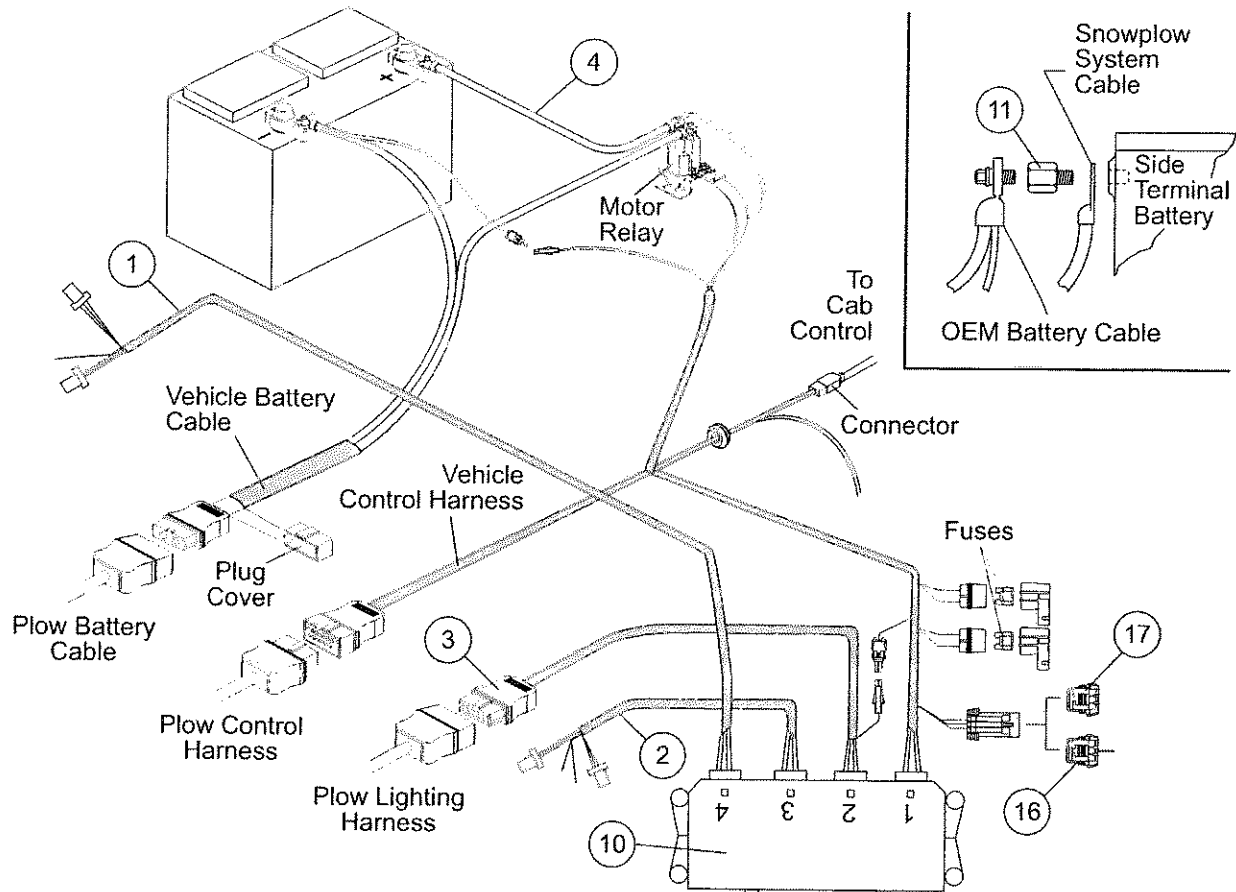

**8436, 8437-1, 8438, 8439,
8442, 8443, 26640, 26641,
27480-1, 27780, 27890,
27968, 28027, 28028, 28400,
28555, 28860**

**HARNESS KIT & ADAPTER KIT
ISOLATION MODULE LIGHT SYSTEM**

Parts List

8436, 8437-1, 8438, 8439, 8442, 8443, 26640, 26641,
 27480-1, 27780, 27890, 27968, 28027, 28028, 28400, 28555, 28860