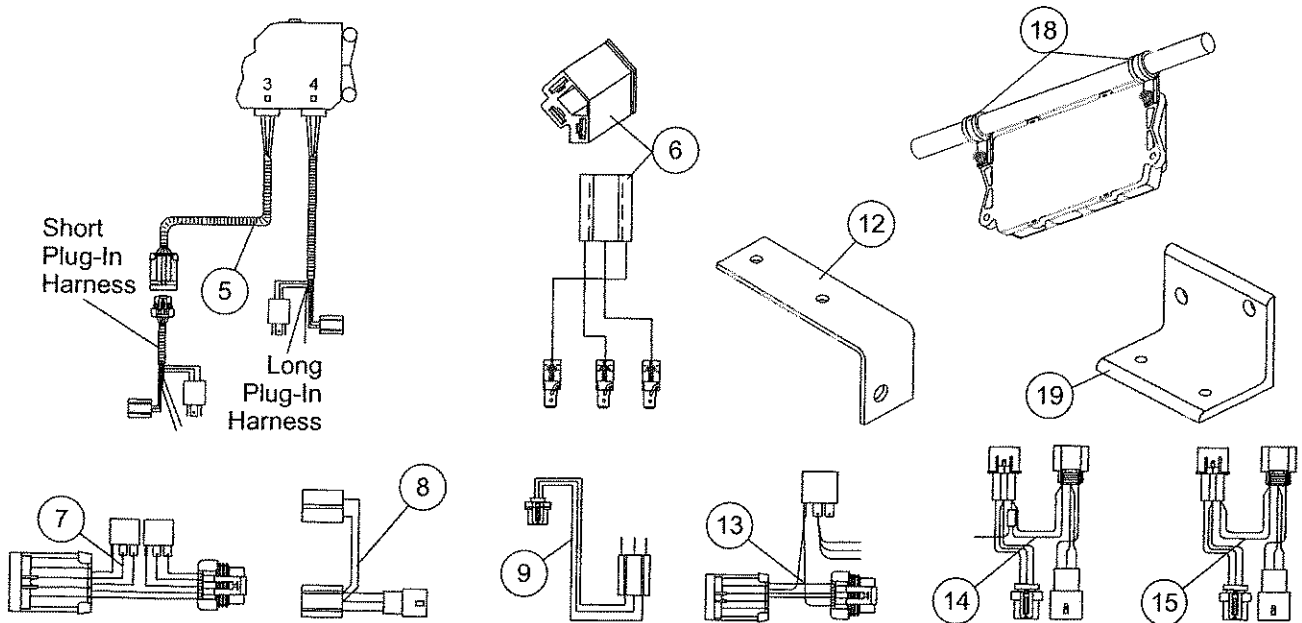

**8436, 8437-1, 8438, 8439,
8442, 8443, 26640, 26641,
27480-1, 27780, 27890,
27968, 28027, 28028, 28400,
28555, 28860**

**HARNESS KIT & ADAPTER KIT
ISOLATION MODULE LIGHT SYSTEM**

Parts List

8436, 8437-1, 8438, 8439, 8442, 8443, 26640, 26641,
 27480-1, 27780, 27890, 27968, 28027, 28028, 28400, 28555, 28860